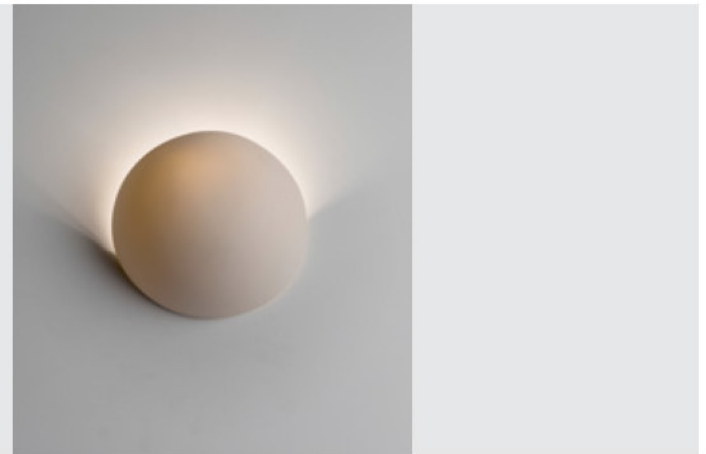

Eclips 17, 2015
Ceramic, transparent porcelain
5.91 H x 5.91 x 2.76 in.
15 H x 15 x 7 cm
Unique
(JD3208)